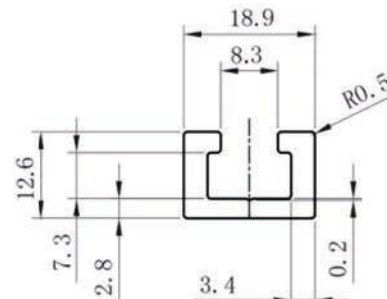

0086-412-8771978
Info@asjiujiu.com
www.asjiujiu.com

Anshan Zhongjida Industry Co.,Ltd.

Zhongjida Industry

T-TRACK

ZJD-AT001

Weight: 0.267kg/m

ZJD-AT002

Weight: 0.351kg/m

ZJD-AT003

Weight: 0.516kg/m