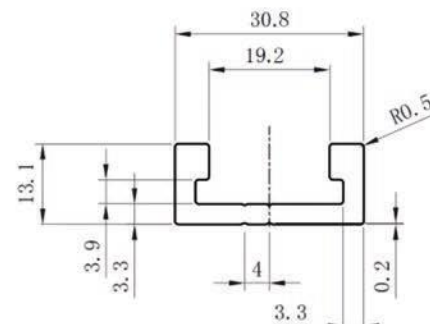

0086-412-8771978
Info@asjiujiu.com
www.asjiujiu.com

Anshan Zhongjida Industry Co.,Ltd.

Zhongjida Industry

T-TRACK

ZJD-AT001

Weight: 0.267kg/m

ZJD-AT002

Weight: 0.351kg/m

ZJD-AT003

Weight: 0.516kg/m