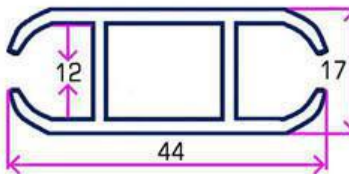

ZJD-KD203

Suitable for:
8.5 mm~9.5 mm keder