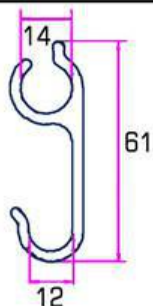

ZJD-TP102

Length: 3.3 m
Suitable for:
11 mm~13 mm keder

ZJD-KR109

Length: 3.3 m
Suitable for:
11 mm~13 mm keder

ZJD-TP103

Length: 6 m
Suitable for:
7.5 mm~10 mm keder

ZJD-KR110

Length: 4 m
Suitable for:
11 mm~13 mm keder