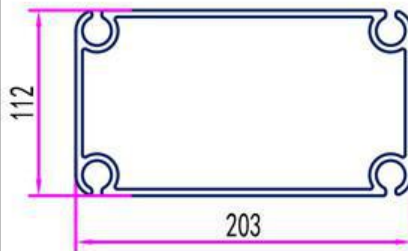

ZJD-KU15698

Thickness: 2.5 mm
Weight: .3.472 kg/m

ZJD-K5187

Thickness: 4.0 mm
Weight: .6.214 kg/m

Medium Size

ZJD-K2942

Thickness: 4.0 mm
Weight: 8.012 kg/m

ZJD-KHZD286

Thickness: 4.0 mm
Weight: 7.955 kg/m

ZJD-K3516

Thickness: 3.3 mm
Weight: 6.474 kg/m

ZJD-K4265

Thickness: 5.0 mm
Weight: 10.04 kg/m

ZJD-K3463

Thickness: 4.3 mm
Weight: 8.322 kg/m

ZJD-KU17397

Thickness: 4.0 mm
Weight: 9.009 kg/m

ZJD-K3515

Thickness: 4.0 mm
Weight: .7.975 kg/m

ZJD-KU12386

Thickness: 4.0 mm
Weight: .8.056 kg/m

Medium Size

ZJD-KE357
Thickness: 4.0 mm
Weight: 9.063 kg/m

ZJD-K3582
Thickness: 4.5 mm
Weight: 10.914 kg/m