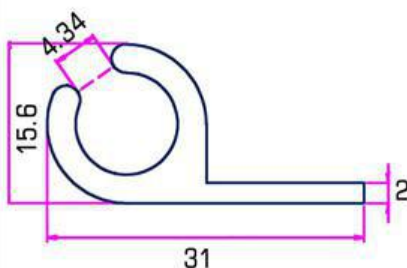

ZJD-KE2427

Thickness: 4.0 mm
Weight: 0.829 kg/m

ZJD-KS105S

Suitable for:
6.5 mm~8.5 mm keder

ZJD-KE2428

Thickness: 4.0 mm
Weight: 0.874 kg/m

ZJD-KS106

Suitable for:
7.5 mm~9.5 mm keder