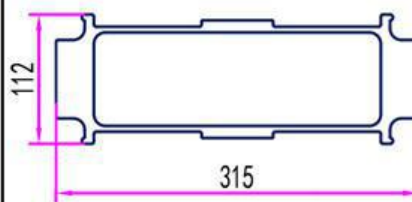

ZJD-K4188
Thickness: 2.75 mm
Weight: 2.484 kg/m

ZJD-KU15095
Thickness: 2.0 mm
Weight: 2.534 kg/m

ZJD-KU17396
Thickness: 2.5 mm
Weight: 2.507 kg/m

Special Profile

ZJD-KU17399

Thickness: 3.0 mm
Weight: 5.717 kg/m
Fit: ZJD-KU17397

ZJD-K4190

Thickness: 14.0 mm
Weight: 22.414 kg/m
Fit: ZJD-K4189

ZJD-K4886

Thickness: 5.5 mm
Weight: 7.865 kg/m
Fit: ZJD-K3463

ZJD-K3585

Thickness: 11 mm
Weight: 18.24 kg/m
Fit: ZJD-K3583

ZJD-K4920

Thickness: 7.0 mm
Weight: 12.46 kg/m
Fit: ZJD-K4844