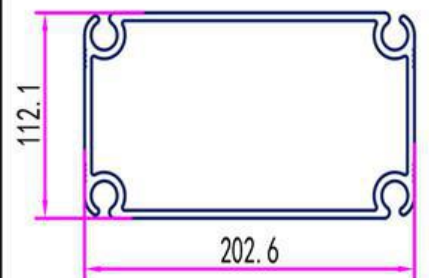

Thickness: 4.0 mm
Weight: 7.955 kg/m

ZJD-K3516

Thickness: 3.3 mm
Weight: 6.474 kg/m

ZJD-K4265

Thickness: 5.0 mm
Weight: 10.04 kg/m

ZJD-K3463

Thickness: 4.3 mm
Weight: 8.322 kg/m

ZJD-KU17397

Thickness: 4.0 mm
Weight: 9.009 kg/m

ZJD-K3515

Thickness: 4.0 mm
Weight: .7.975 kg/m

ZJD-KU12386

Thickness: 4.0 mm
Weight: .8.056 kg/m

Medium Size

ZJD-KE357
Thickness: 4.0 mm
Weight: 9.063 kg/m

ZJD-K3582
Thickness: 4.5 mm
Weight: 10.914 kg/m