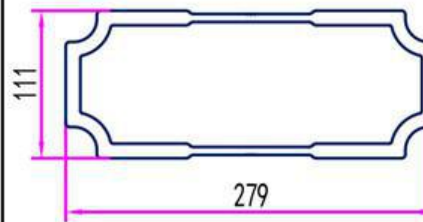

ZJD-K3585

Thickness: 11 mm
Weight: 18.24 kg/m
Fit: ZJD-K3583