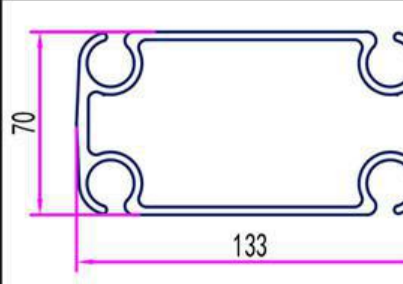

Aluminum keder rail-rain resistance, dust resistance

Aluminum tent frame-strong support, easy assemble

Small Size

ZJD-KE651

Thickness: 4.0 mm
Weight: 4.423 kg/m

ZJD-K4187

Thickness: 4.0 mm
Weight: 5.539 kg/m

ZJD-KU9027

Thickness: 2.95 mm
Weight: 4.319 kg/m

ZJD-KU12385

Thickness: 2.5 mm
Weight: 4.737 kg/m

ZJD-K4619

Thickness: 3.0 mm
Weight: 4.316 kg/m

ZJD-K3610

Thickness: 3.0 mm
Weight: 4.747 kg/m

ZJD-KU15698

Thickness: 2.5 mm
Weight: .3.472 kg/m

ZJD-K5187

Thickness: 4.0 mm
Weight: .6.214 kg/m

Medium Size

ZJD-K2942

Thickness: 4.0 mm
Weight: 8.012 kg/m

ZJD-KHZD286