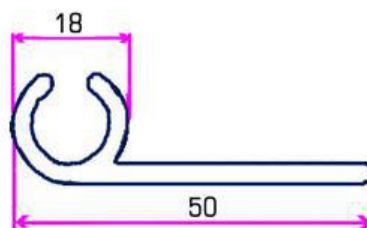

ZJD-KE2427

Thickness: 4.0 mm
Weight: 0.829 kg/m

ZJD-KS105S

Suitable for:
6.5 mm~8.5 mm keder

ZJD-KE2428

Thickness: 4.0 mm
Weight: 0.874 kg/m

ZJD-KS106

Suitable for:
7.5 mm~9.5 mm keder