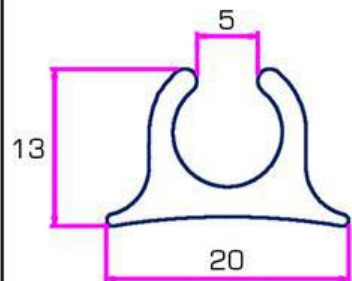

More Models

ZJD-KR108

Name: C Type Rail
Suitable for:
5 mm~7.5 mm keder