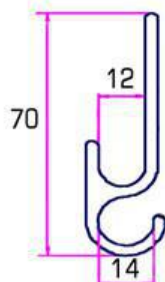

More Models

ZJD-KR108

Name: C Type Rail
Suitable for:
5 mm~7.5 mm keder

ZJD-TP101

Length: 3.3 m
Suitable for:
11 mm~13 mm keder

ZJD-KR230

Name: Bolt on Rail
Weight: 1.386 kg/m
Suitable for:
10 mm~13 mm keder

ZJD-TP102

Length: 3.3 m
Suitable for:
11 mm~13 mm keder

ZJD-KR109

Length: 3.3 m
Suitable for:
11 mm~13 mm keder

ZJD-TP103

Length: 6 m
Suitable for:
7.5 mm~10 mm keder

ZJD-KR110

Length: 4 m
Suitable for:
11 mm~13 mm keder

ZJD-TP104

Length: 6 m
Suitable for:
7.5 mm~10 mm keder