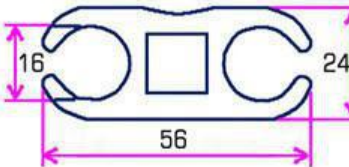

ZJD-KD201A

Suitable for:
11 mm~14 mm keder