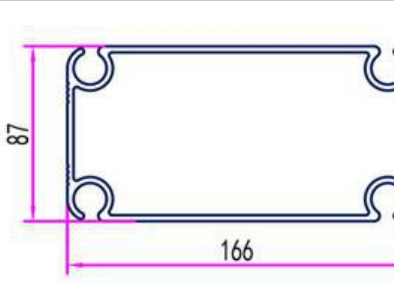

ZJD-KU9027

Thickness: 2.95 mm
Weight: 4.319 kg/m

ZJD-KU12385

Thickness: 2.5 mm
Weight: 4.737 kg/m

ZJD-K4619

Thickness: 3.0 mm
Weight: 4.316 kg/m

ZJD-K3610

Thickness: 3.0 mm
Weight: 4.747 kg/m

ZJD-KU15698

Thickness: 2.5 mm
Weight: .3.472 kg/m

ZJD-K5187

Thickness: 4.0 mm
Weight: .6.214 kg/m

Medium Size

ZJD-K2942

Thickness: 4.0 mm
Weight: 8.012 kg/m

ZJD-KHZD286