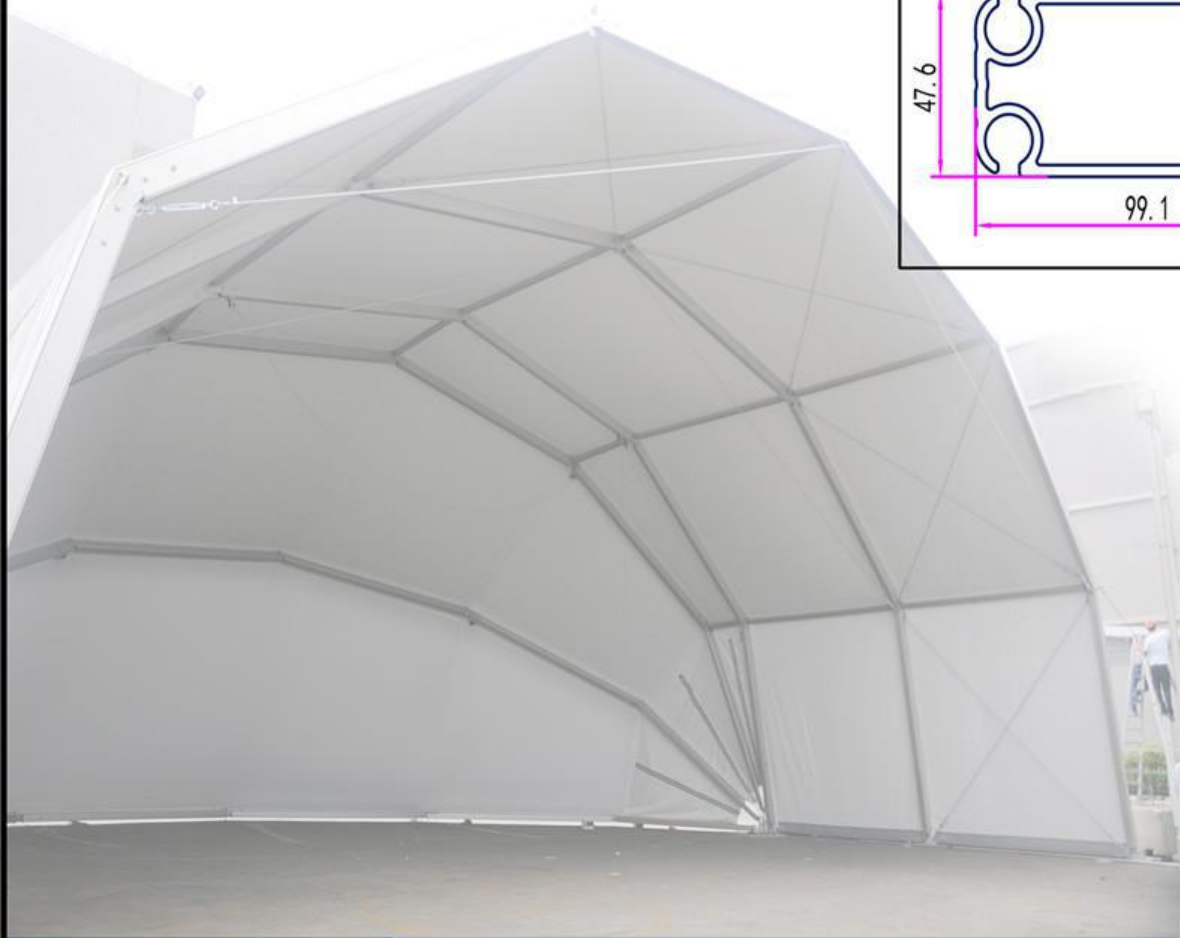

Aluminum keder rail-rain resistance, dust resistance

Aluminum tent frame-strong support, easy assemble

Small Size

ZJD-KE651

Thickness: 4.0 mm
Weight: 4.423 kg/m

ZJD-K4187

Thickness: 4.0 mm
Weight: 5.539 kg/m