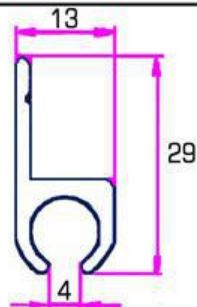

ZJD-KS105S

Suitable for:
6.5 mm~8.5 mm keder