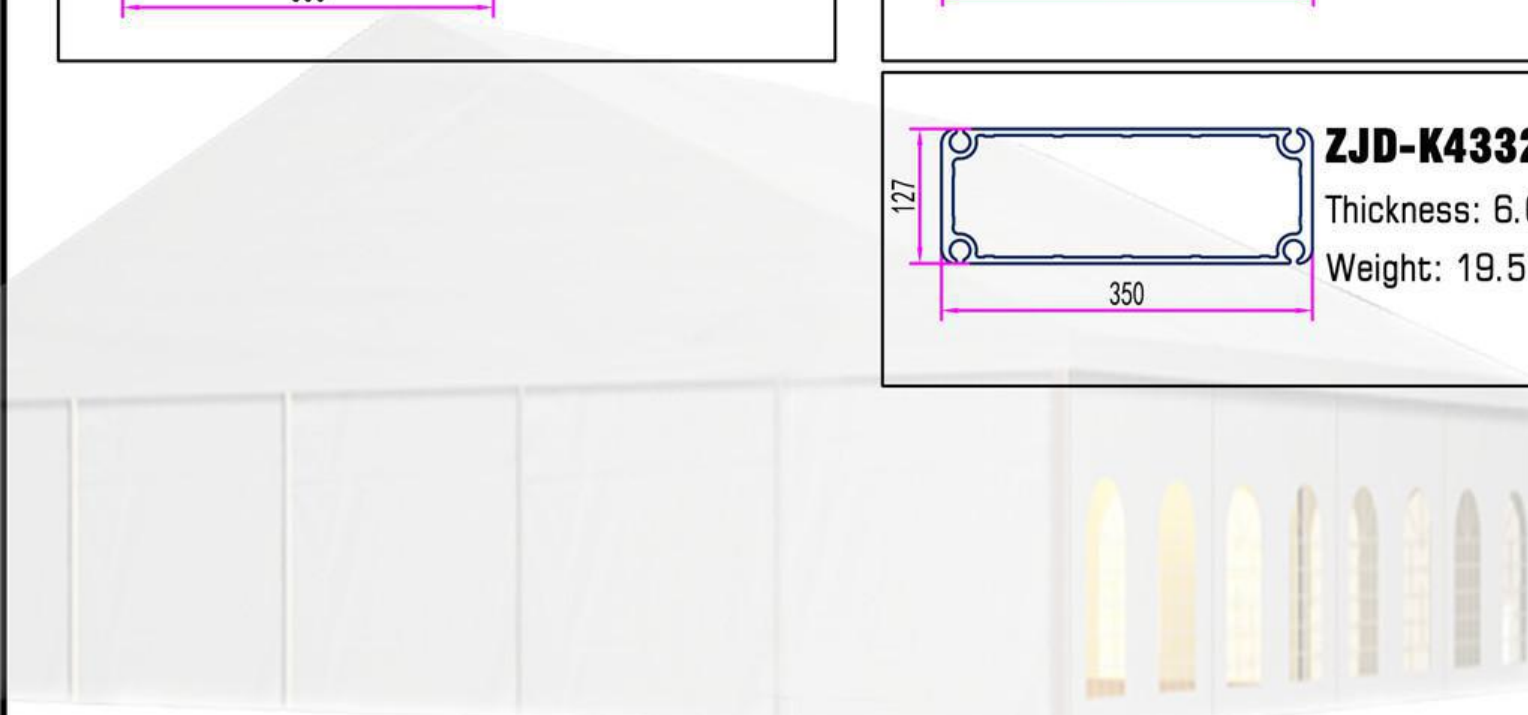

ZJD-K4189
Thickness: 5.0 mm
Weight: 14.255 kg/m

ZJD-K4479
Thickness: 4.8 mm
Weight: 12.83 kg/m

ZJD-K3583
Thickness: 5.0 mm
Weight: 14.84 kg/m

ZJD-KE761
Thickness: 4.5 mm
Weight: 15.1 kg/m

ZJD-K4332
Thickness: 6.0 mm
Weight: 19.514 kg/m

Large Size