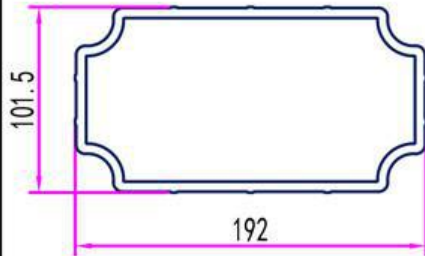

ZJD-K4886

Thickness: 5.5 mm
Weight: 7.865 kg/m
Fit: ZJD-K3463