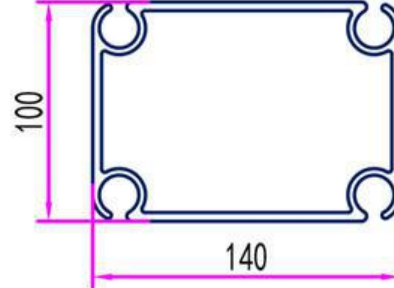

Aluminum keder rail-rain resistance, dust resistance

Aluminum tent frame-strong support, easy assemble

Small Size

ZJD-KE651

Thickness: 4.0 mm
Weight: 4.423 kg/m

ZJD-K4187

Thickness: 4.0 mm
Weight: 5.539 kg/m

ZJD-KU9027

Thickness: 2.95 mm
Weight: 4.319 kg/m

ZJD-KU12385

Thickness: 2.5 mm
Weight: 4.737 kg/m

ZJD-K4619

Thickness: 3.0 mm
Weight: 4.316 kg/m

ZJD-K3610

Thickness: 3.0 mm
Weight: 4.747 kg/m

ZJD-KU15698

Thickness: 2.5 mm
Weight: .3.472 kg/m

ZJD-K5187

Thickness: 4.0 mm
Weight: .6.214 kg/m

Medium Size

ZJD-K2942

Thickness: 4.0 mm
Weight: 8.012 kg/m

ZJD-KHZD286