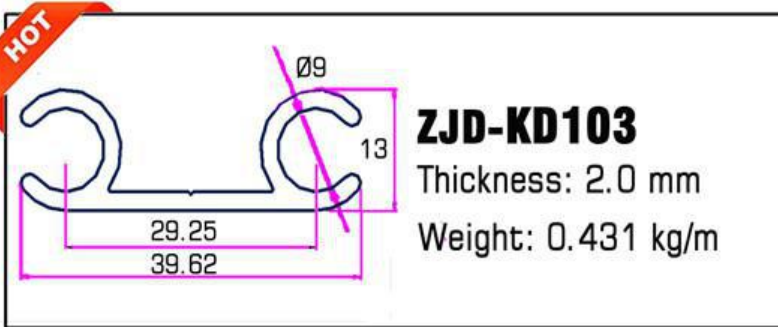

Double Rail

Double Rail