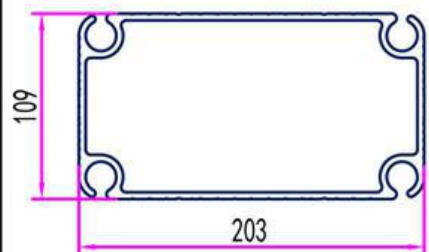

ZJD-KU15698

Thickness: 2.5 mm
Weight: .3.472 kg/m

ZJD-K5187

Thickness: 4.0 mm
Weight: .6.214 kg/m

Medium Size

ZJD-K2942

Thickness: 4.0 mm
Weight: 8.012 kg/m

ZJD-KHZD286

Thickness: 4.0 mm
Weight: 7.955 kg/m

ZJD-K3516

Thickness: 3.3 mm
Weight: 6.474 kg/m

ZJD-K4265

Thickness: 5.0 mm
Weight: 10.04 kg/m

ZJD-K3463

Thickness: 4.3 mm
Weight: 8.322 kg/m

ZJD-KU17397

Thickness: 4.0 mm
Weight: 9.009 kg/m

ZJD-K3515

Thickness: 4.0 mm
Weight: .7.975 kg/m

ZJD-KU12386

Thickness: 4.0 mm
Weight: .8.056 kg/m

Medium Size

ZJD-KE357
Thickness: 4.0 mm
Weight: 9.063 kg/m

ZJD-K3582
Thickness: 4.5 mm
Weight: 10.914 kg/m