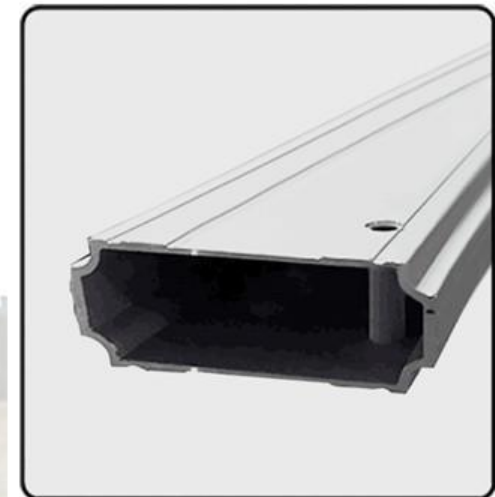

ZJD-KU17399

Thickness: 3.0 mm
Weight: 5.717 kg/m
Fit: ZJD-KU17397

ZJD-K4190

Thickness: 14.0 mm
Weight: 22.414 kg/m
Fit: ZJD-K4189

ZJD-K4886

Thickness: 5.5 mm
Weight: 7.865 kg/m
Fit: ZJD-K3463

ZJD-K3585

Thickness: 11 mm
Weight: 18.24 kg/m
Fit: ZJD-K3583

ZJD-K4920

Thickness: 7.0 mm
Weight: 12.46 kg/m
Fit: ZJD-K4844

ZJD-KE760

Thickness: 5.0 mm
Weight: 23.24 kg/m
Fit: ZJD-KE761

Accessory