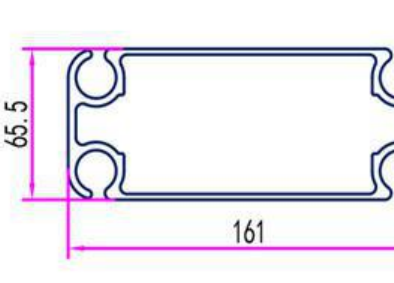

ZJD-KU12385

Thickness: 2.5 mm
Weight: 4.737 kg/m