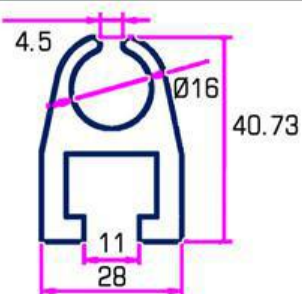

More Models

ZJD-KR108

Name: C Type Rail
Suitable for:
5 mm~7.5 mm keder

ZJD-TP101

Length: 3.3 m
Suitable for:
11 mm~13 mm keder

ZJD-KR230

Name: Bolt on Rail
Weight: 1.386 kg/m
Suitable for:
10 mm~13 mm keder