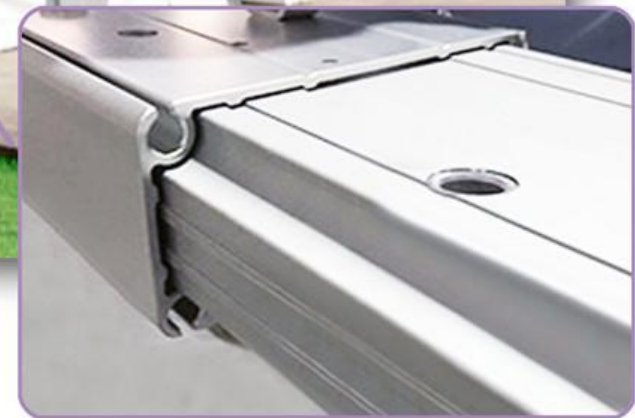

Aluminum keder rail-rain resistance, dust resistance

Aluminum tent frame-strong support, easy assemble

Small Size

ZJD-KE651

Thickness: 4.0 mm
Weight: 4.423 kg/m

ZJD-K4187

Thickness: 4.0 mm
Weight: 5.539 kg/m