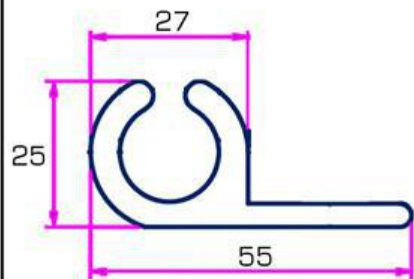

ZJD-KE760

Thickness: 5.0 mm
Weight: 23.24 kg/m
Fit: ZJD-KE761

Accessory

Single Rail

ZJD-KS101

Weight: 1.217 kg/m
Suitable for:
10 mm~15 mm keder

ZJD-KS105B

Suitable for:
11 mm~13 mm keder