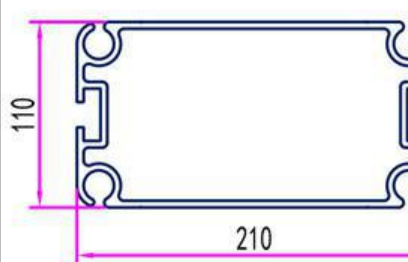

ZJD-KU15698

Thickness: 2.5 mm
Weight: .3.472 kg/m

ZJD-K5187

Thickness: 4.0 mm
Weight: .6.214 kg/m

Medium Size

ZJD-K2942

Thickness: 4.0 mm
Weight: 8.012 kg/m

ZJD-KHZD286

Thickness: 4.0 mm
Weight: 7.955 kg/m

ZJD-K3516

Thickness: 3.3 mm
Weight: 6.474 kg/m

ZJD-K4265

Thickness: 5.0 mm
Weight: 10.04 kg/m

ZJD-K3463

Thickness: 4.3 mm
Weight: 8.322 kg/m

ZJD-KU17397

Thickness: 4.0 mm
Weight: 9.009 kg/m

ZJD-K3515

Thickness: 4.0 mm
Weight: .7.975 kg/m

ZJD-KU12386

Thickness: 4.0 mm
Weight: .8.056 kg/m

Medium Size

ZJD-KE357
Thickness: 4.0 mm
Weight: 9.063 kg/m

ZJD-K3582
Thickness: 4.5 mm
Weight: 10.914 kg/m