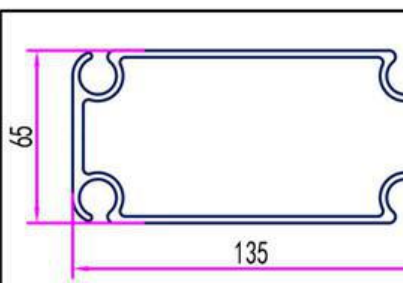

ZJD-KU9027

Thickness: 2.95 mm
Weight: 4.319 kg/m

ZJD-KU12385

Thickness: 2.5 mm
Weight: 4.737 kg/m

ZJD-K4619

Thickness: 3.0 mm
Weight: 4.316 kg/m

ZJD-K3610

Thickness: 3.0 mm
Weight: 4.747 kg/m

ZJD-KU15698

Thickness: 2.5 mm
Weight: .3.472 kg/m

ZJD-K5187

Thickness: 4.0 mm
Weight: .6.214 kg/m

Medium Size

ZJD-K2942

Thickness: 4.0 mm
Weight: 8.012 kg/m

ZJD-KHZD286