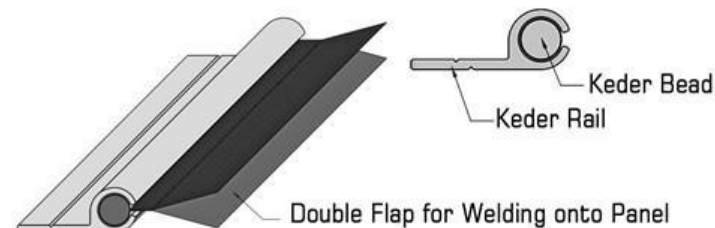

Single Rail

ZJD-KS101

Weight: 1.217 kg/m
Suitable for:
10 mm~15 mm keder

ZJD-KS105B

Suitable for:
11 mm~13 mm keder

ZJD-KE2427

Thickness: 4.0 mm
Weight: 0.829 kg/m

ZJD-KS105S

Suitable for:
6.5 mm~8.5 mm keder

ZJD-KE2428

Thickness: 4.0 mm
Weight: 0.874 kg/m

ZJD-KS106

Suitable for:
7.5 mm~9.5 mm keder

ZJD-KS104A

Weight: 0.383 kg/m
Suitable for:
7.5 mm~9.5 mm keder