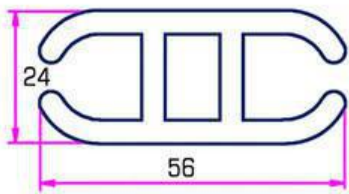

ZJD-KS104A

Weight: 0.383 kg/m
Suitable for:
7.5 mm~9.5 mm keder

Double Rail

Double Rail

Double Rail

ZJD-KD201

Weight: 1.627 kg/m
Suitable for:
11 mm~14 mm keder

ZJD-KD202