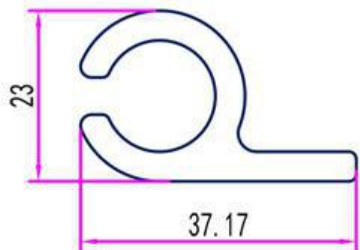

ZJD-KE2427

Thickness: 4.0 mm
Weight: 0.829 kg/m