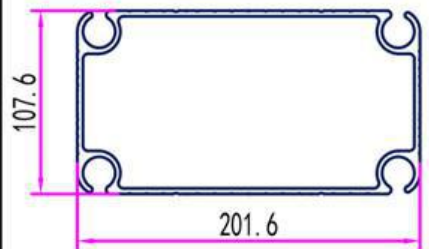

ZJD-K3516

Thickness: 3.3 mm
Weight: 6.474 kg/m