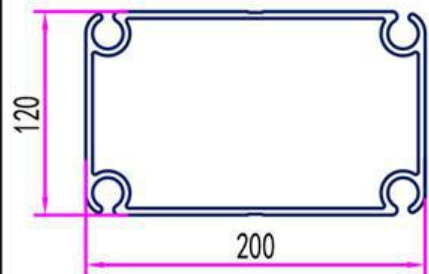

ZJD-KU9027

Thickness: 2.95 mm
Weight: 4.319 kg/m

ZJD-KU12385

Thickness: 2.5 mm
Weight: 4.737 kg/m

ZJD-K4619

Thickness: 3.0 mm
Weight: 4.316 kg/m

ZJD-K3610

Thickness: 3.0 mm
Weight: 4.747 kg/m

ZJD-KU15698

Thickness: 2.5 mm
Weight: .3.472 kg/m

ZJD-K5187

Thickness: 4.0 mm
Weight: .6.214 kg/m

Medium Size

ZJD-K2942

Thickness: 4.0 mm
Weight: 8.012 kg/m

ZJD-KHZD286

Thickness: 4.0 mm
Weight: 7.955 kg/m

ZJD-K3516

Thickness: 3.3 mm
Weight: 6.474 kg/m

ZJD-K4265

Thickness: 5.0 mm
Weight: 10.04 kg/m

ZJD-K3463

Thickness: 4.3 mm
Weight: 8.322 kg/m

ZJD-KU17397

Thickness: 4.0 mm
Weight: 9.009 kg/m

ZJD-K3515

Thickness: 4.0 mm
Weight: .7.975 kg/m

ZJD-KU12386

Thickness: 4.0 mm
Weight: .8.056 kg/m

Medium Size

ZJD-KE357
Thickness: 4.0 mm
Weight: 9.063 kg/m

ZJD-K3582
Thickness: 4.5 mm
Weight: 10.914 kg/m