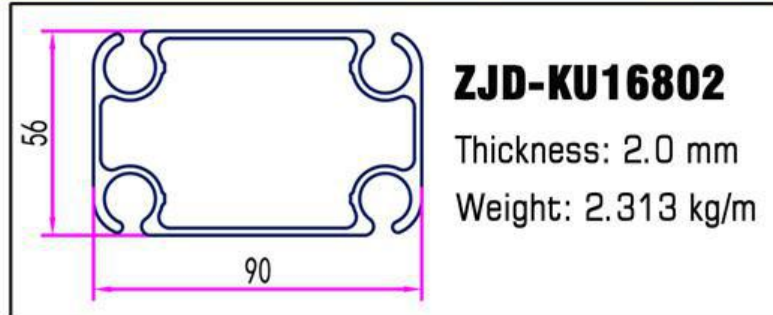

Aluminum keder rail-rain resistance, dust resistance

Aluminum tent frame-strong support, easy assemble

Small Size

ZJD-KE651

Thickness: 4.0 mm
Weight: 4.423 kg/m

ZJD-K4187

Thickness: 4.0 mm
Weight: 5.539 kg/m