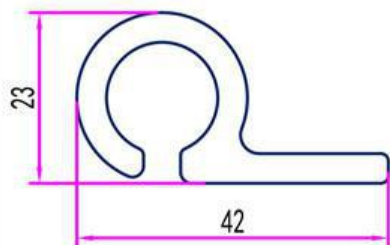

ZJD-KE2428

Thickness: 4.0 mm
Weight: 0.874 kg/m