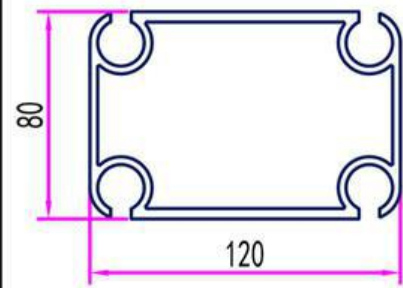

Aluminum keder rail-rain resistance, dust resistance

Aluminum tent frame-strong support, easy assemble

Small Size

ZJD-KE651

Thickness: 4.0 mm
Weight: 4.423 kg/m

ZJD-K4187

Thickness: 4.0 mm
Weight: 5.539 kg/m