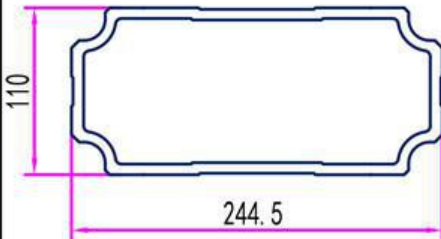

ZJD-K4188
Thickness: 2.75 mm
Weight: 2.484 kg/m

ZJD-KU15095
Thickness: 2.0 mm
Weight: 2.534 kg/m

ZJD-KU17396
Thickness: 2.5 mm
Weight: 2.507 kg/m

Special Profile

ZJD-KU17399

Thickness: 3.0 mm
Weight: 5.717 kg/m
Fit: ZJD-KU17397

ZJD-K4190

Thickness: 14.0 mm
Weight: 22.414 kg/m
Fit: ZJD-K4189

ZJD-K4886

Thickness: 5.5 mm
Weight: 7.865 kg/m
Fit: ZJD-K3463

ZJD-K3585

Thickness: 11 mm
Weight: 18.24 kg/m
Fit: ZJD-K3583

ZJD-K4920

Thickness: 7.0 mm
Weight: 12.46 kg/m
Fit: ZJD-K4844