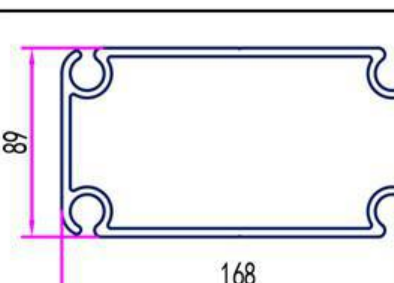

ZJD-KU9027

Thickness: 2.95 mm
Weight: 4.319 kg/m

ZJD-KU12385

Thickness: 2.5 mm
Weight: 4.737 kg/m

ZJD-K4619

Thickness: 3.0 mm
Weight: 4.316 kg/m

ZJD-K3610

Thickness: 3.0 mm
Weight: 4.747 kg/m

ZJD-KU15698

Thickness: 2.5 mm
Weight: .3.472 kg/m

ZJD-K5187

Thickness: 4.0 mm
Weight: .6.214 kg/m

Medium Size

ZJD-K2942

Thickness: 4.0 mm
Weight: 8.012 kg/m

ZJD-KHZD286