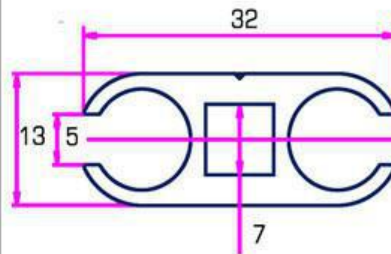

ZJD-KS104A

Weight: 0.383 kg/m
Suitable for:
7.5 mm~9.5 mm keder

Double Rail

Double Rail

Double Rail

ZJD-KD201

Weight: 1.627 kg/m
Suitable for:
11 mm~14 mm keder

ZJD-KD202