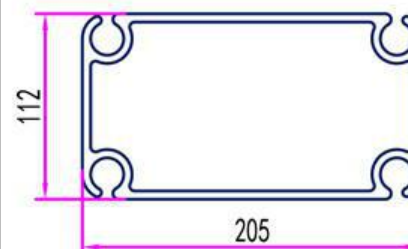

ZJD-KU9027

Thickness: 2.95 mm
Weight: 4.319 kg/m

ZJD-KU12385

Thickness: 2.5 mm
Weight: 4.737 kg/m

ZJD-K4619

Thickness: 3.0 mm
Weight: 4.316 kg/m

ZJD-K3610

Thickness: 3.0 mm
Weight: 4.747 kg/m

ZJD-KU15698

Thickness: 2.5 mm
Weight: .3.472 kg/m

ZJD-K5187

Thickness: 4.0 mm
Weight: .6.214 kg/m

Medium Size

ZJD-K2942

Thickness: 4.0 mm
Weight: 8.012 kg/m

ZJD-KHZD286

Thickness: 4.0 mm
Weight: 7.955 kg/m

ZJD-K3516

Thickness: 3.3 mm
Weight: 6.474 kg/m

ZJD-K4265

Thickness: 5.0 mm
Weight: 10.04 kg/m

ZJD-K3463

Thickness: 4.3 mm
Weight: 8.322 kg/m

ZJD-KU17397

Thickness: 4.0 mm
Weight: 9.009 kg/m

ZJD-K3515

Thickness: 4.0 mm
Weight: .7.975 kg/m

ZJD-KU12386

Thickness: 4.0 mm
Weight: .8.056 kg/m

Medium Size

ZJD-KE357
Thickness: 4.0 mm
Weight: 9.063 kg/m

ZJD-K3582
Thickness: 4.5 mm
Weight: 10.914 kg/m