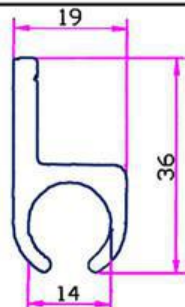

ZJD-KE760

Thickness: 5.0 mm
Weight: 23.24 kg/m
Fit: ZJD-KE761

Accessory

Single Rail

ZJD-KS101

Weight: 1.217 kg/m
Suitable for:
10 mm~15 mm keder

ZJD-KS105B

Suitable for:
11 mm~13 mm keder