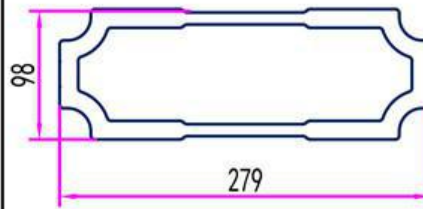

ZJD-K4188
Thickness: 2.75 mm
Weight: 2.484 kg/m

ZJD-KU15095
Thickness: 2.0 mm
Weight: 2.534 kg/m

ZJD-KU17396
Thickness: 2.5 mm
Weight: 2.507 kg/m

Special Profile

ZJD-KU17399

Thickness: 3.0 mm
Weight: 5.717 kg/m
Fit: ZJD-KU17397