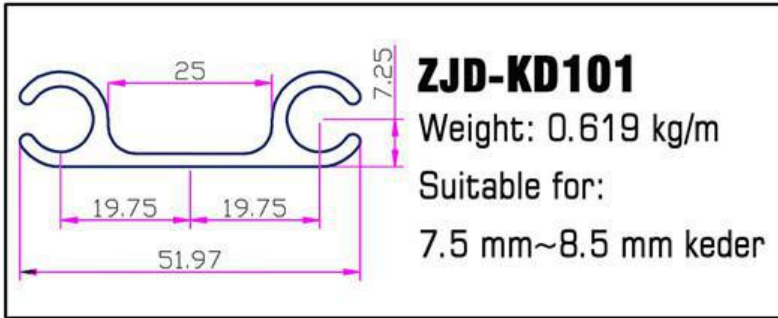

Double Rail

Double Rail