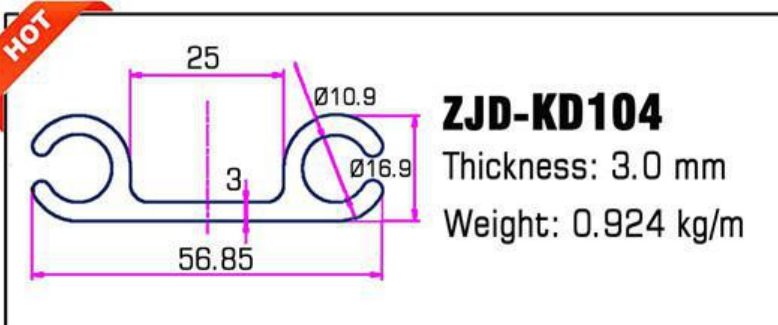

Double Rail

Double Rail