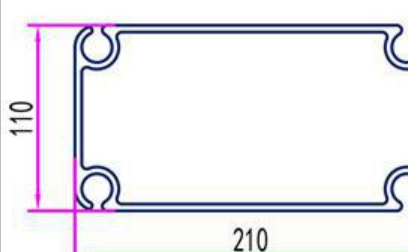

ZJD-KU15698

Thickness: 2.5 mm
Weight: .3.472 kg/m

ZJD-K5187

Thickness: 4.0 mm
Weight: .6.214 kg/m

Medium Size

ZJD-K2942

Thickness: 4.0 mm
Weight: 8.012 kg/m

ZJD-KHZD286

Thickness: 4.0 mm
Weight: 7.955 kg/m

ZJD-K3516

Thickness: 3.3 mm
Weight: 6.474 kg/m

ZJD-K4265

Thickness: 5.0 mm
Weight: 10.04 kg/m

ZJD-K3463

Thickness: 4.3 mm
Weight: 8.322 kg/m

ZJD-KU17397

Thickness: 4.0 mm
Weight: 9.009 kg/m

ZJD-K3515

Thickness: 4.0 mm
Weight: .7.975 kg/m

ZJD-KU12386

Thickness: 4.0 mm
Weight: .8.056 kg/m

Medium Size

ZJD-KE357
Thickness: 4.0 mm
Weight: 9.063 kg/m

ZJD-K3582
Thickness: 4.5 mm
Weight: 10.914 kg/m

ZJD-K4844
Thickness: 4.5 mm
Weight: 10.595 kg/m

ZJD-K4885
Thickness: 4.5 mm
Weight: 10.588 kg/m

ZJD-KE759
Thickness: 4.0 mm
Weight: 9.538 kg/m

Medium Size

ZJD-K4189
Thickness: 5.0 mm
Weight: 14.255 kg/m

ZJD-K4479
Thickness: 4.8 mm
Weight: 12.83 kg/m