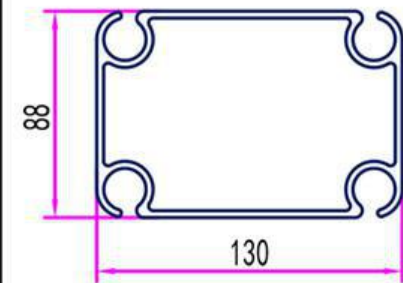

Aluminum keder rail-rain resistance, dust resistance

Aluminum tent frame-strong support, easy assemble

Small Size

ZJD-KE651

Thickness: 4.0 mm
Weight: 4.423 kg/m

ZJD-K4187

Thickness: 4.0 mm
Weight: 5.539 kg/m

ZJD-KU9027

Thickness: 2.95 mm
Weight: 4.319 kg/m

ZJD-KU12385

Thickness: 2.5 mm
Weight: 4.737 kg/m

ZJD-K4619

Thickness: 3.0 mm
Weight: 4.316 kg/m

ZJD-K3610

Thickness: 3.0 mm
Weight: 4.747 kg/m

ZJD-KU15698

Thickness: 2.5 mm
Weight: .3.472 kg/m

ZJD-K5187

Thickness: 4.0 mm
Weight: .6.214 kg/m

Medium Size

ZJD-K2942

Thickness: 4.0 mm
Weight: 8.012 kg/m

ZJD-KHZD286