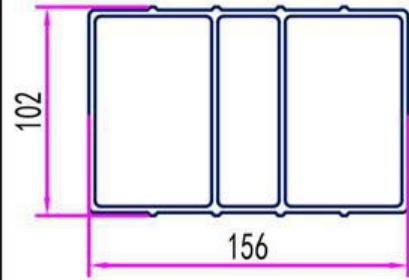

ZJD-K4844
Thickness: 4.5 mm
Weight: 10.595 kg/m

ZJD-K4885
Thickness: 4.5 mm
Weight: 10.588 kg/m

ZJD-KE759
Thickness: 4.0 mm
Weight: 9.538 kg/m

Medium Size

ZJD-K4189
Thickness: 5.0 mm
Weight: 14.255 kg/m

ZJD-K4479
Thickness: 4.8 mm
Weight: 12.83 kg/m

ZJD-K3583
Thickness: 5.0 mm
Weight: 14.84 kg/m

ZJD-KE761
Thickness: 4.5 mm
Weight: 15.1 kg/m

ZJD-K4332
Thickness: 6.0 mm
Weight: 19.514 kg/m

Large Size

ZJD-K4306
Thickness: 2.3 mm
Weight: 2.079 kg/m

ZJD-KU17724
Thickness: 4.0 mm
Weight: 3.528 kg/m

ZJD-K4188
Thickness: 2.75 mm
Weight: 2.484 kg/m

ZJD-KU15095
Thickness: 2.0 mm
Weight: 2.534 kg/m

ZJD-KU17396
Thickness: 2.5 mm
Weight: 2.507 kg/m

Special Profile

ZJD-KU17399

Thickness: 3.0 mm
Weight: 5.717 kg/m
Fit: ZJD-KU17397

ZJD-K4190

Thickness: 14.0 mm
Weight: 22.414 kg/m
Fit: ZJD-K4189

ZJD-K4886

Thickness: 5.5 mm
Weight: 7.865 kg/m
Fit: ZJD-K3463

ZJD-K3585

Thickness: 11 mm
Weight: 18.24 kg/m
Fit: ZJD-K3583

ZJD-K4920

Thickness: 7.0 mm
Weight: 12.46 kg/m
Fit: ZJD-K4844