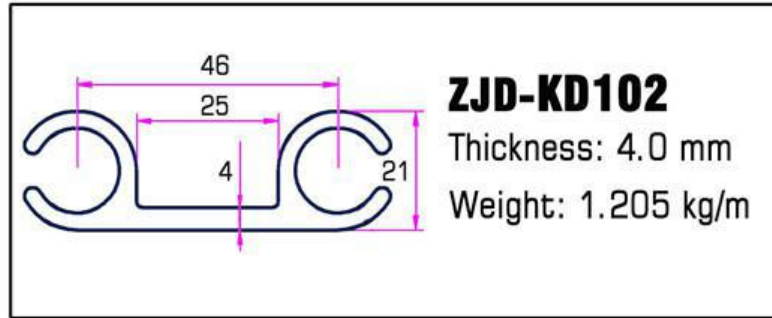

Double Rail

Double Rail