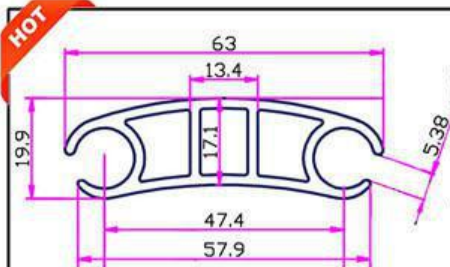

Weight: 0.463 kg/m

ZJD-KD203

Suitable for:
8.5 mm~9.5 mm keder

ZJD-KD201A

Suitable for:
11 mm~14 mm keder

ZJD-KD204

Weight: 0.997 kg/m
Thickness: 2 mm

Double Rail