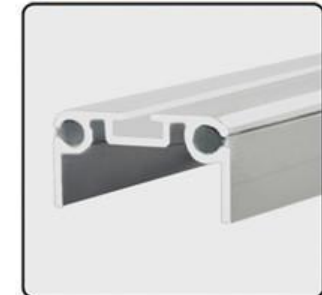

ZJD-K3583
Thickness: 5.0 mm
Weight: 14.84 kg/m

ZJD-KE761
Thickness: 4.5 mm
Weight: 15.1 kg/m

ZJD-K4332
Thickness: 6.0 mm
Weight: 19.514 kg/m

Large Size

ZJD-K4306
Thickness: 2.3 mm
Weight: 2.079 kg/m

ZJD-KU17724
Thickness: 4.0 mm
Weight: 3.528 kg/m