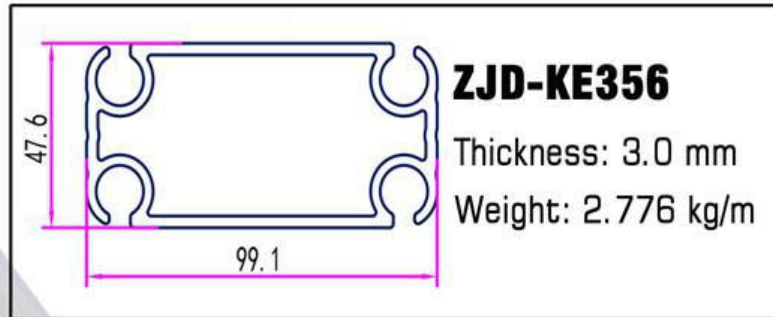

Aluminum keder rail-rain resistance, dust resistance

Aluminum tent frame-strong support, easy assemble

Small Size

ZJD-KE651

Thickness: 4.0 mm
Weight: 4.423 kg/m

ZJD-K4187

Thickness: 4.0 mm
Weight: 5.539 kg/m