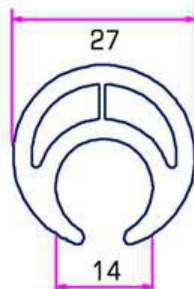

ZJD-TP101

Length: 3.3 m
Suitable for:
11 mm~13 mm keder